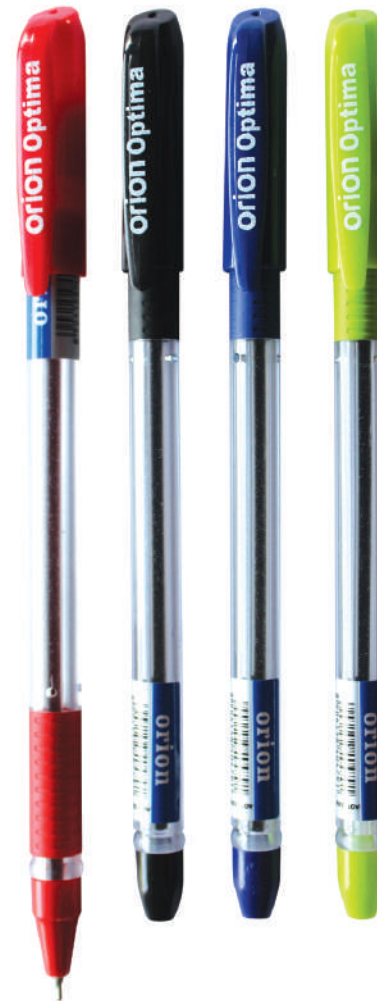

OPTIMA

Ball Pen

Tip Size	0.6 / 0.7 / 1mm NSTC
Writing Colour	■ ■ ■ ■
Body Colour	Available
Packing	As Per Requirement