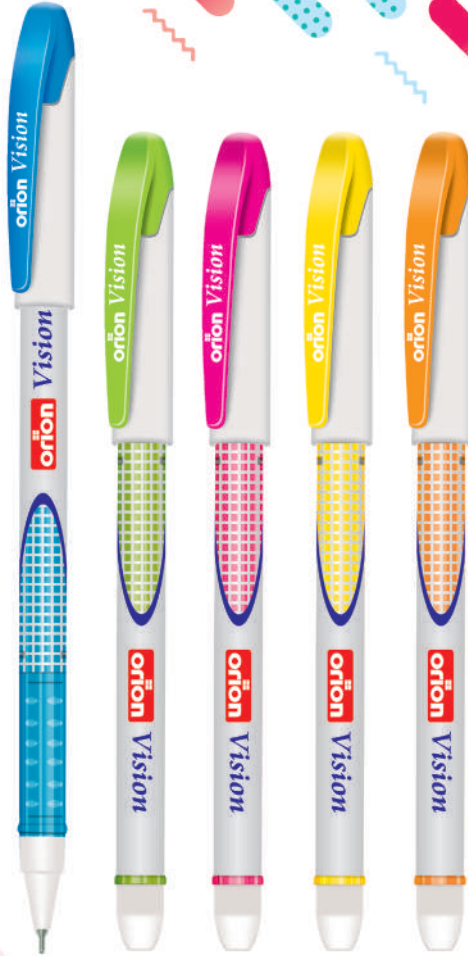

Boost Your Writing Power

GALAXY 1 <span style="float: right;">Ball Pen</span>	
Tip Size	0.6 / 0.7 / 1mm NSTC
Writing Colour	<span style="color: blue;">■</span> <span style="color: red;">■</span> <span style="color: black;">■</span> <span style="color: cyan;">■</span>
Body Colour	Available
Packing	As Per Requirement

### ATLAS

Ball Pen

Tip Size	0.6 / 0.7 / Imm NSTC
Writing Colour	■ ■ ■ ■
Body Colour	Available
Packing	As Per Requirement

*Enjoy Writing Pleasure...*

### LIVA

Ball Pen

Tip Size	0.6 / 0.7 / Imm NSTC
Writing Colour	■ ■ ■ ■
Body Colour	Available
Packing	As Per Requirement