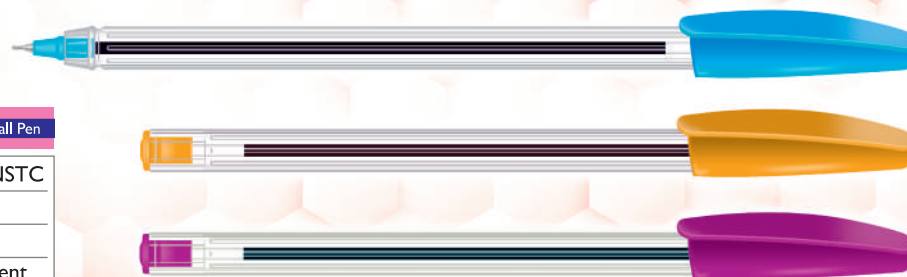

HEXA

Ball Pen

Tip Size	0.6 / 0.7 / 1mm NSTC
Writing Colour	
Body Colour	Available
Packing	As Per Requirement

HEXA 2

Ball Pen

Tip Size	0.6 / 0.7 / 1mm NSTC
Writing Colour	
Body Colour	Available
Packing	As Per Requirement

HEXA 1

Ball Pen

Tip Size	0.6 / 0.7 / 1mm NSTC
Writing Colour	
Body Colour	Available
Packing	As Per Requirement