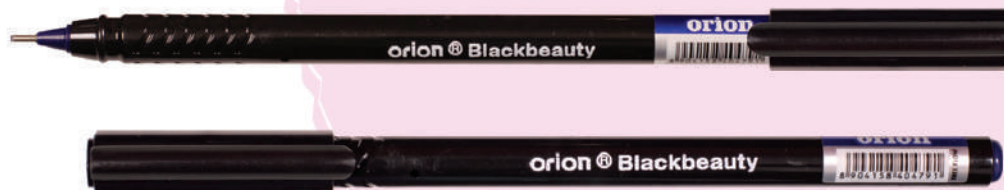

PRESTIGE

Ball Pen

Tip Size	0.6 / 0.7 / 1mm NSTC
Writing Colour	
Body Colour	Available
Packing	As Per Requirement

BLACKBEAUTY

Ball Pen

Tip Size	0.6 / 0.7 / 1mm NSTC
Writing Colour	
Body Colour	Available
Packing	As Per Requirement