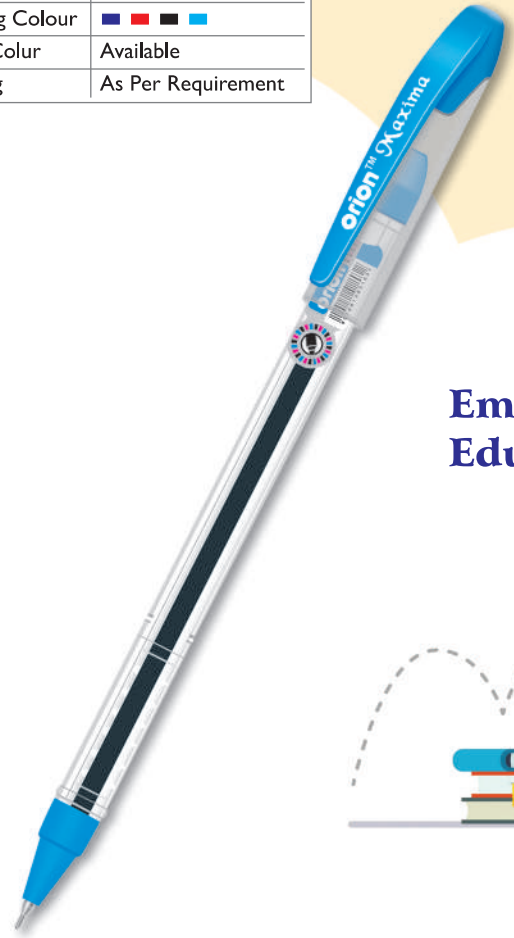

MAXIMA Ball Pen

Tip Size	0.6 / 0.7 / 1mm NSTC
Writing Colour	
Body Colour	Available
Packing	As Per Requirement

MAXIMA 1 Ball Pen

Tip Size	0.6 / 0.7 / 1mm NSTC
Writing Colour	
Body Colour	Available
Packing	As Per Requirement