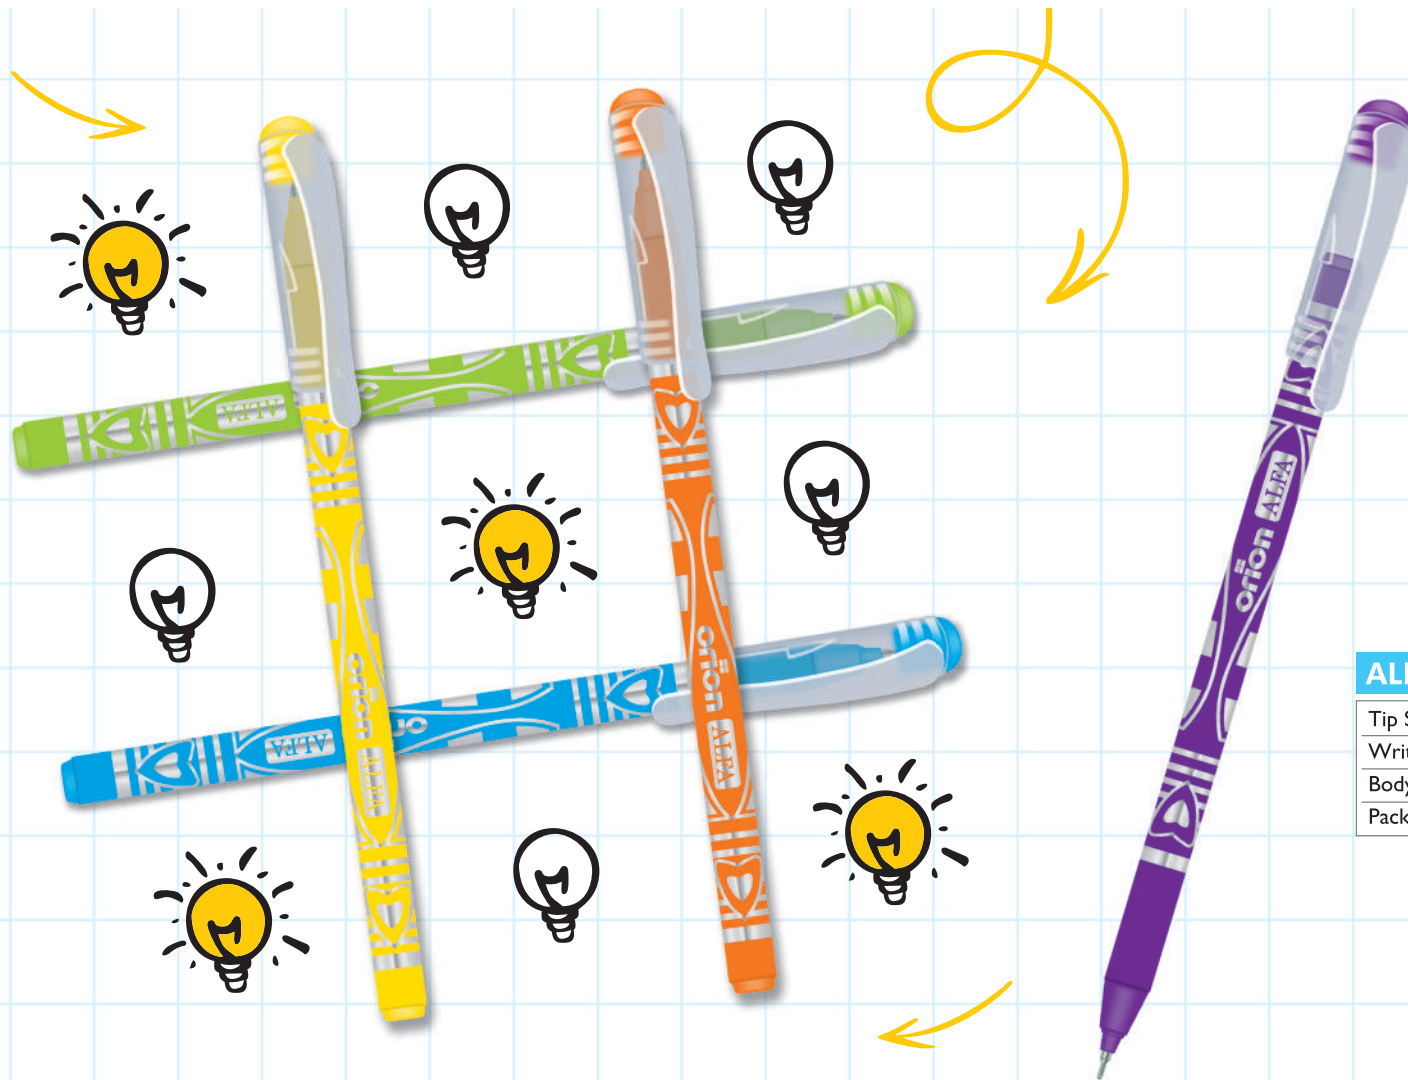

ALFA	
Tip Size	0.6 / 0.7 / 1mm NSTC
Writing Colour	
Body Colour	Available
Packing	As Per Requirement

OUR DIRECT FILL BALL PENS