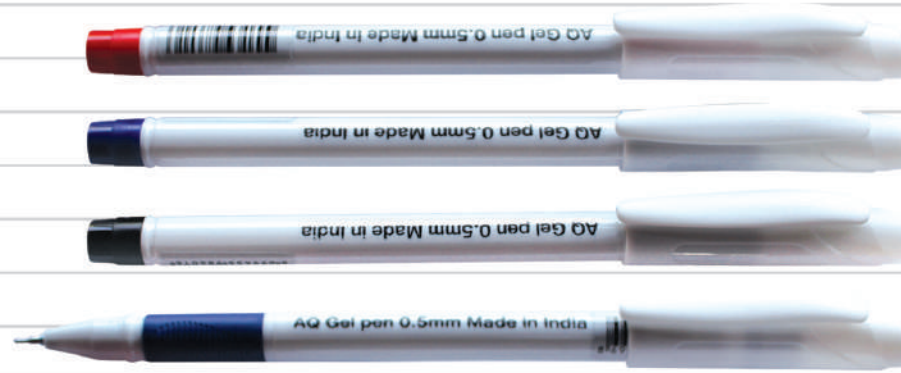

AQ GEL

Tip Size	0.6 / 0.7 / 1mm NSTC
Writing Colour	■ ■ ■ ■
Body Colour	Available
Packing	As Per Requirement